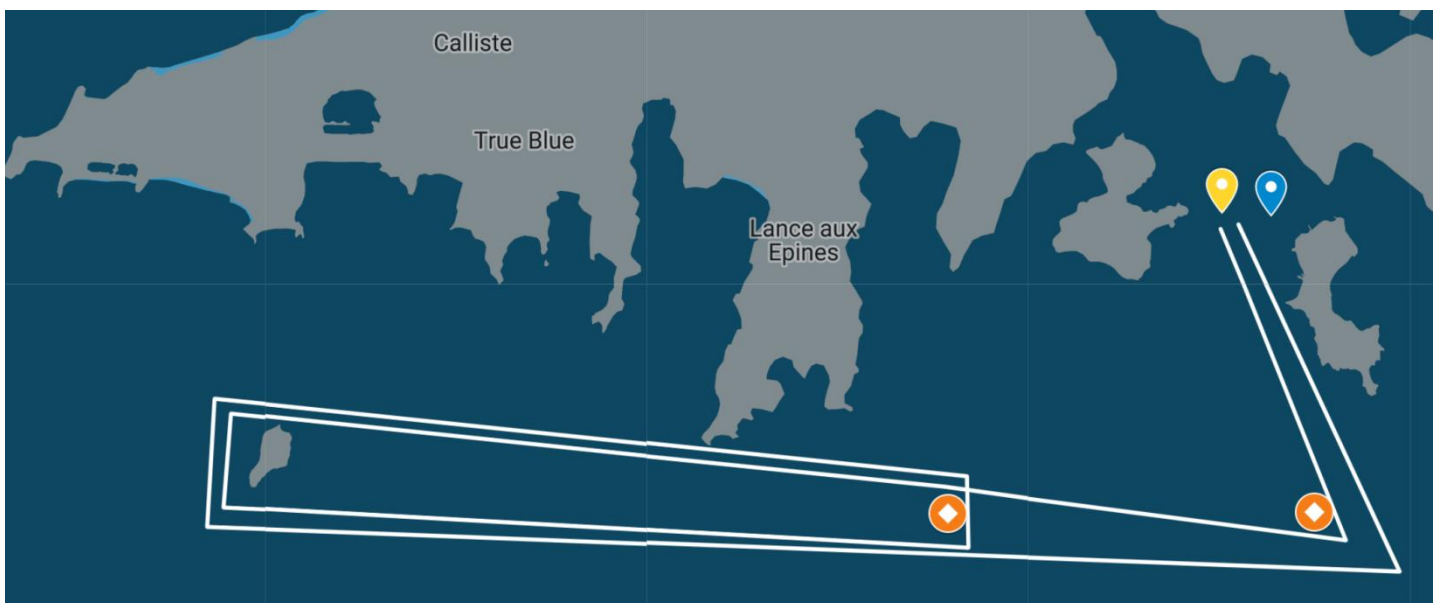

# Round Glover's Race

**THE COURSE IS TO BE SAILED TO THE WRITTEN WORD**

RACE CHANNEL VHF 06

TIME CHECK: 10:15HRS VHF CHANNEL 06

FIRST WARNING: 10:25HRS GPS TIME

START TIME 10:30HRS

DISCLAIMER - NOTE THIS IS A FUN RACE  
NO PROTESTS ALLOWED  
& AVOID COLLISIONS AT ALL TIMES

**Start Line:** Between committee boat & yellow tetrahedron mark CCBM

**Mark:** Starboard

**Glover's Island:** Port or Starboard (skipper's choice)

**Tara:** Port

**Glover's Island:** Port or Starboard (skipper's choice)

**CCBM Mark:** Port

**Finish Line:** Between Committee Boat & yellow tetrahedron mark

Spinnakers optional